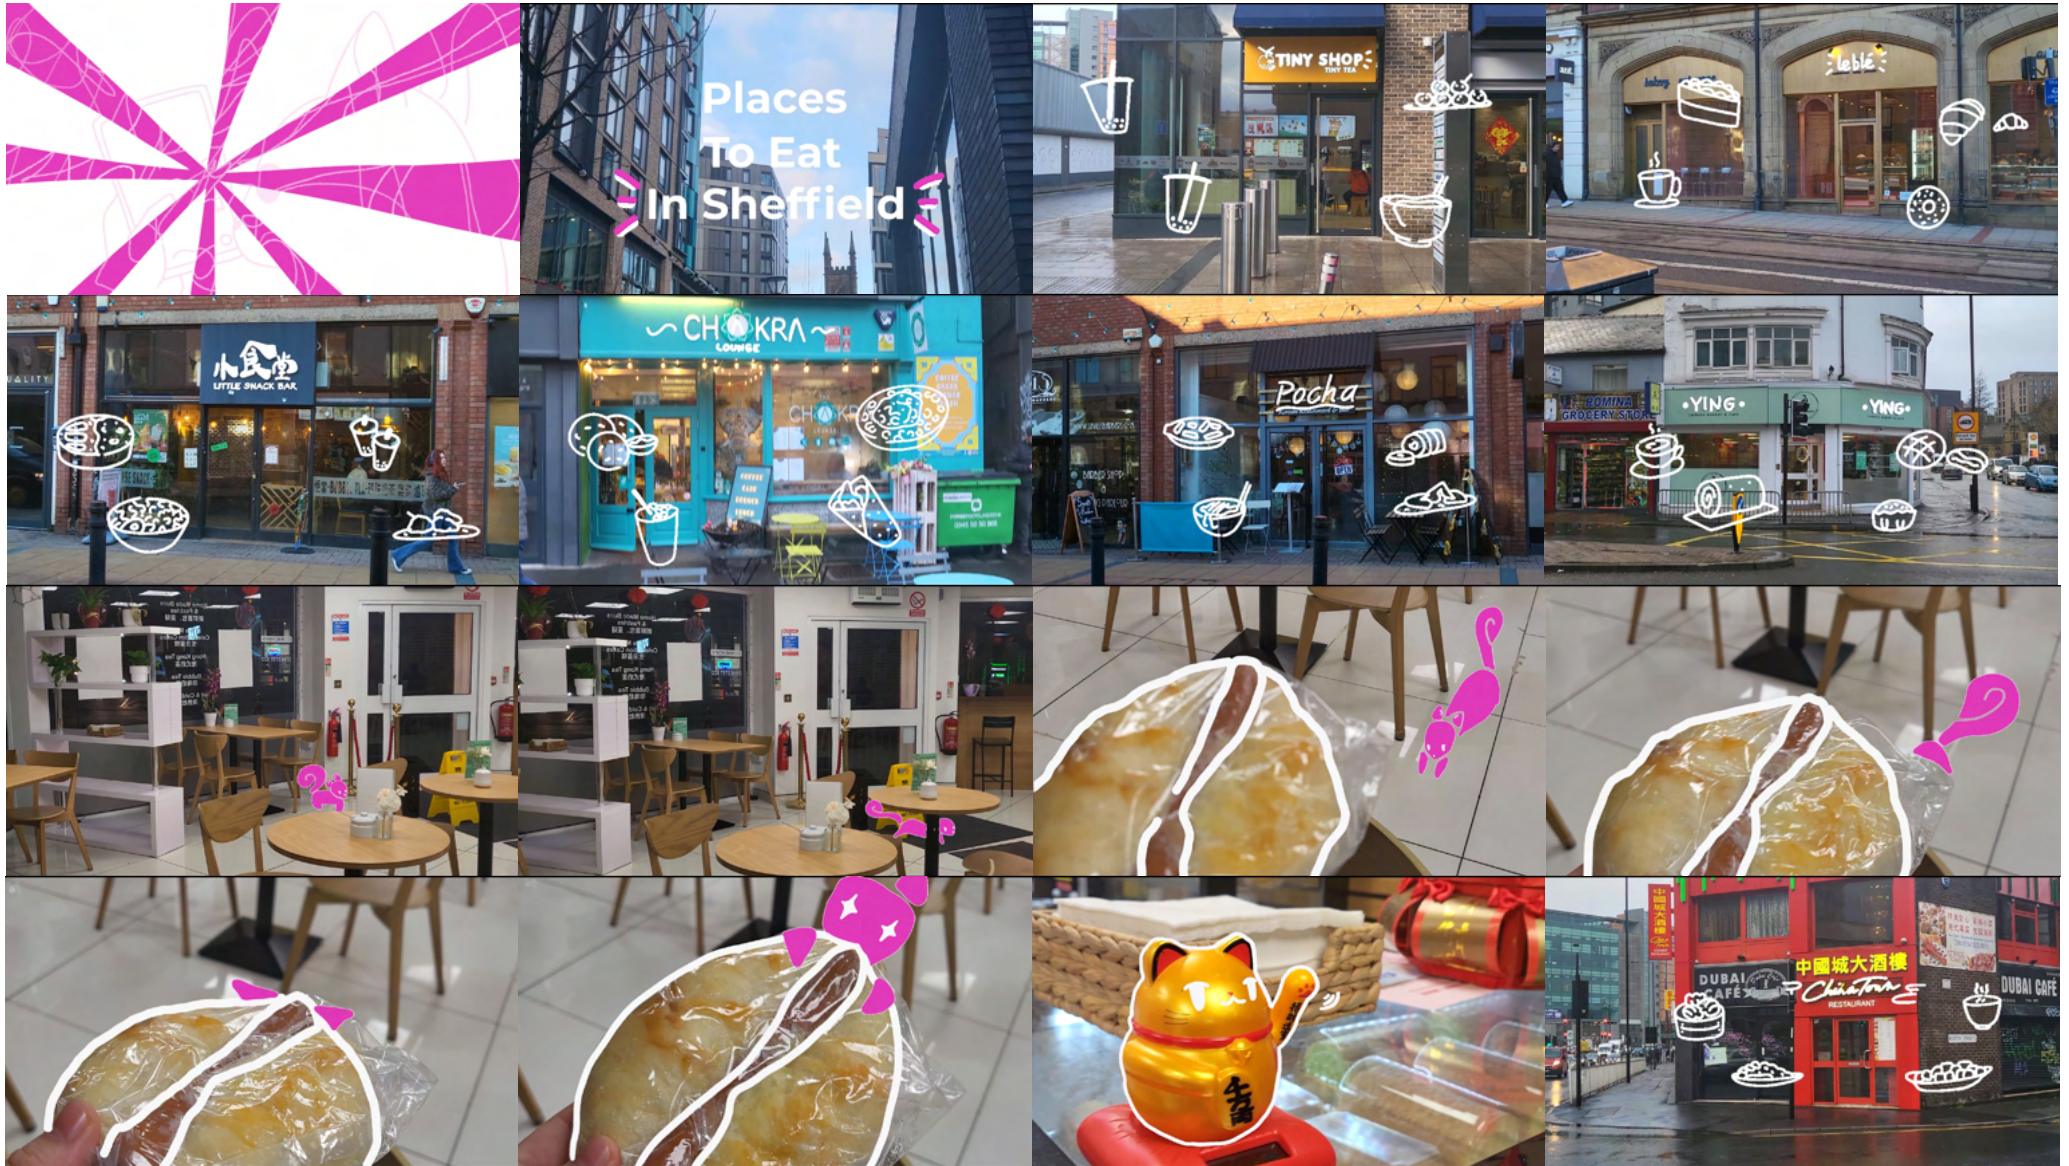

## Social Squirrel

An enterprise group project where we developed a business model; we wanted to promote local businesses with the use of promotional packages for social media.

Intro it first with title on screen?  
 'Local Sheffield - places to eat in Paternes.'

# Storyboarding ideas

60 second promotional video showcasing local Sheffield restaurants

After the development of the Gutenberg printing press, information and knowledge became more accessible as well as the documentation of ideologies and beliefs. Albrecht Durer's 'Rhinoceros' is a drawing, based on the description of an Indian Rhinoceros, that was then mass-produced and sold for cheap to allow the print to reach a wider audience. This reinforced the imagery of a rhinoceros with armour-like skin and was referenced in art and textbooks years later. During the Renaissance period, perspective emerged from the interest in science and art, which allowed painters to gain a higher sense of realism. 'Arnolfini Portrait' by Jan Van Eyck is a famous wedding painting that has been analysed by many. David Hockney theorised that the use of a convex mirror projected the scene onto a flat surface which allowed Van Eyck to achieve accuracy; "if the convex side was silvered and employed as a mirror, it is likely that the concave side could as well have been used to project the image." (Dotson, 2020)