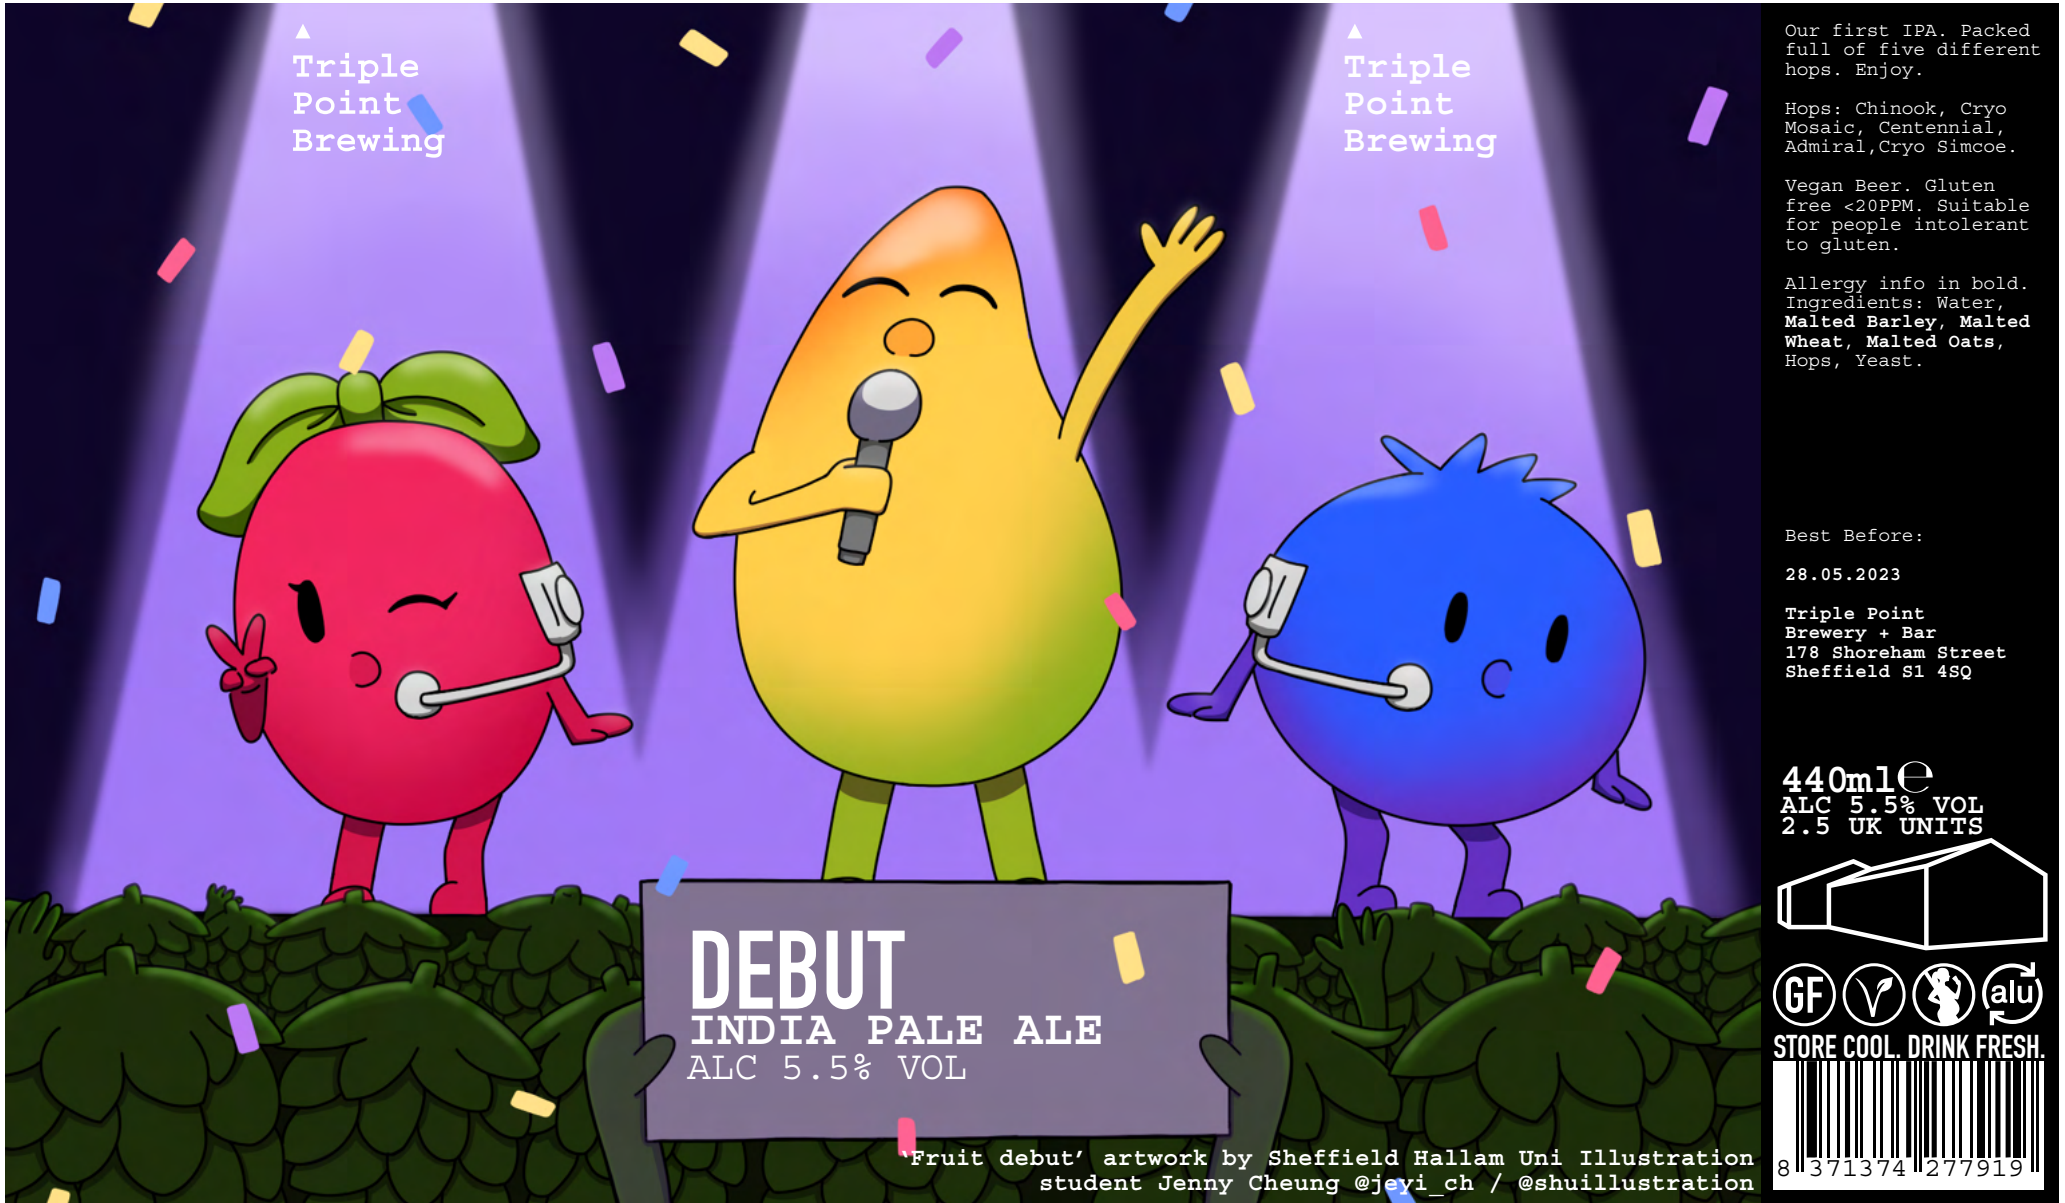

▲
Triple
Point
Brewing

▲
Triple
Point
Brewing

Our first IPA. Packed full of five different hops. Enjoy.

Hops: Chinook, Cryo Mosaic, Centennial, Admiral, Cryo Simcoe.

Vegan Beer. Gluten free <20PPM. Suitable for people intolerant to gluten.

Allergy info in bold. Ingredients: Water, **Malted Barley**, **Malted Wheat**, **Malted Oats**, Hops, Yeast.

Best Before:

28.05.2023

Triple Point
Brewery + Bar
178 Shoreham Street
Sheffield S1 4SQ

440ml e
ALC 5.5% VOL
2.5 UK UNITS

STORE COOL. DRINK FRESH.

DEBUT
INDIA PALE ALE
ALC 5.5% VOL

*Fruit debut' artwork by Sheffield Hallam Uni Illustration student Jenny Cheung @jevi_ch / @shuillustration

Triple Point Brewing: Final beer can design "Fruit Debut"

Inspired by the flavours of the drink (Passionfruit, Mango, Blueberry)