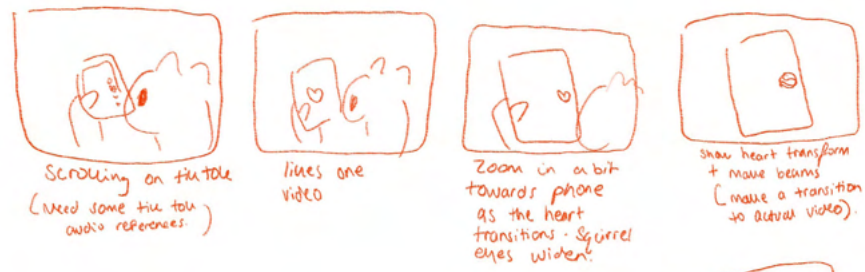

↳ transition to tik tok animation showcasing local restaurants.